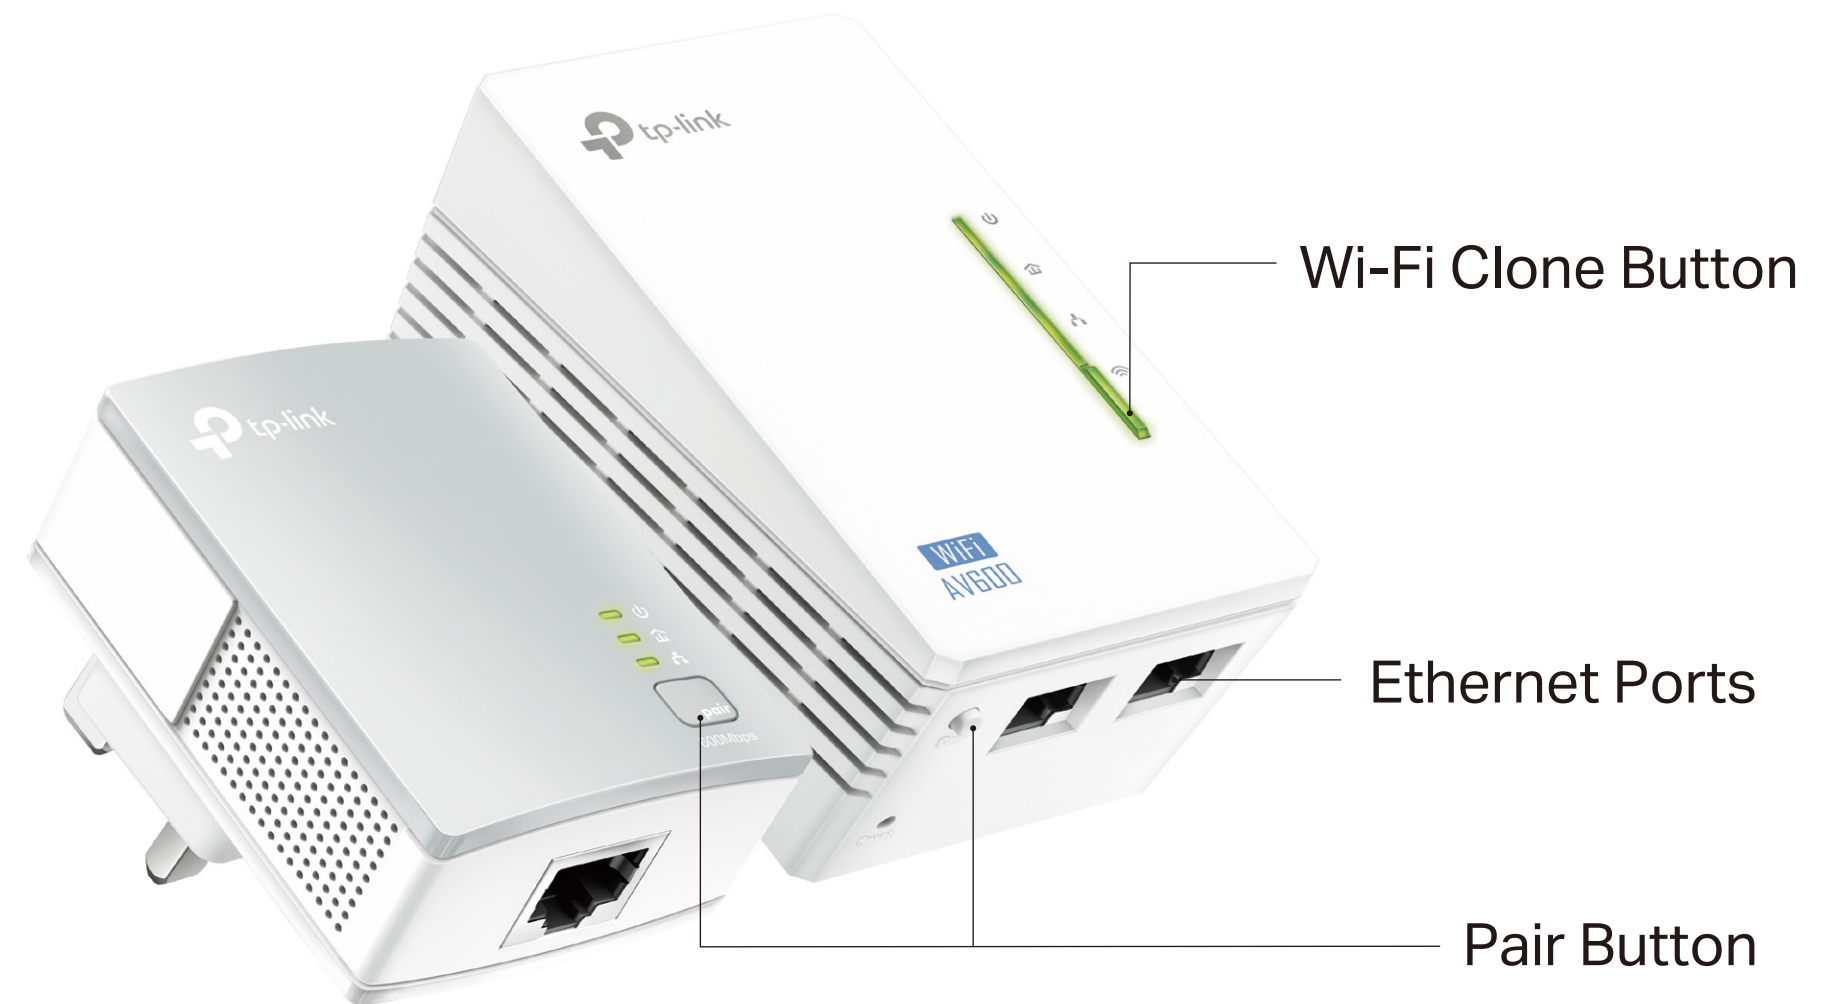

Specifications

Hardware

- Transmission Speeds:
  - Powerline: up to 600 Mbps
  - Ethernet: 10/100 Mbps
- Standards and Protocols:
  - HomePlug AV, IEEE 1901, IEEE 802.3, IEEE 802.3u, IEEE 802.11b/g/n
- Interface:
  - TL-WPA4220: 2 Ethernet Ports
  - TL-PA4010: 1 Ethernet Port
- Plug Type: UK
- Button: Pair, Reset, Wi-Fi Clone
- LED Indicator: Power, Powerline, Ethernet, Wi-Fi
- Dimensions (W x D x H):
  - TL-WPA4220: 2.1 × 1.6 × 3.7 in. (54 × 40 × 94 mm)
  - TL-PA4010: 2.0 × 1.1 × 2.6 in. (52 × 28.5 × 65 mm)
- IGMP: IGMP v1/v2/v3
- Power Consumption:
  - TL-WPA4220: Maximum: 5.6W, Typical: 5.2W
  - TL-PA4010: Maximum: 2.6W, Typical: 2.3W
- Range: Up to 300 meters/1000 feet over existing electrical wiring
- Compatibility:
  - Compatible with all HomePlug AV & AV2 standard powerline adapters