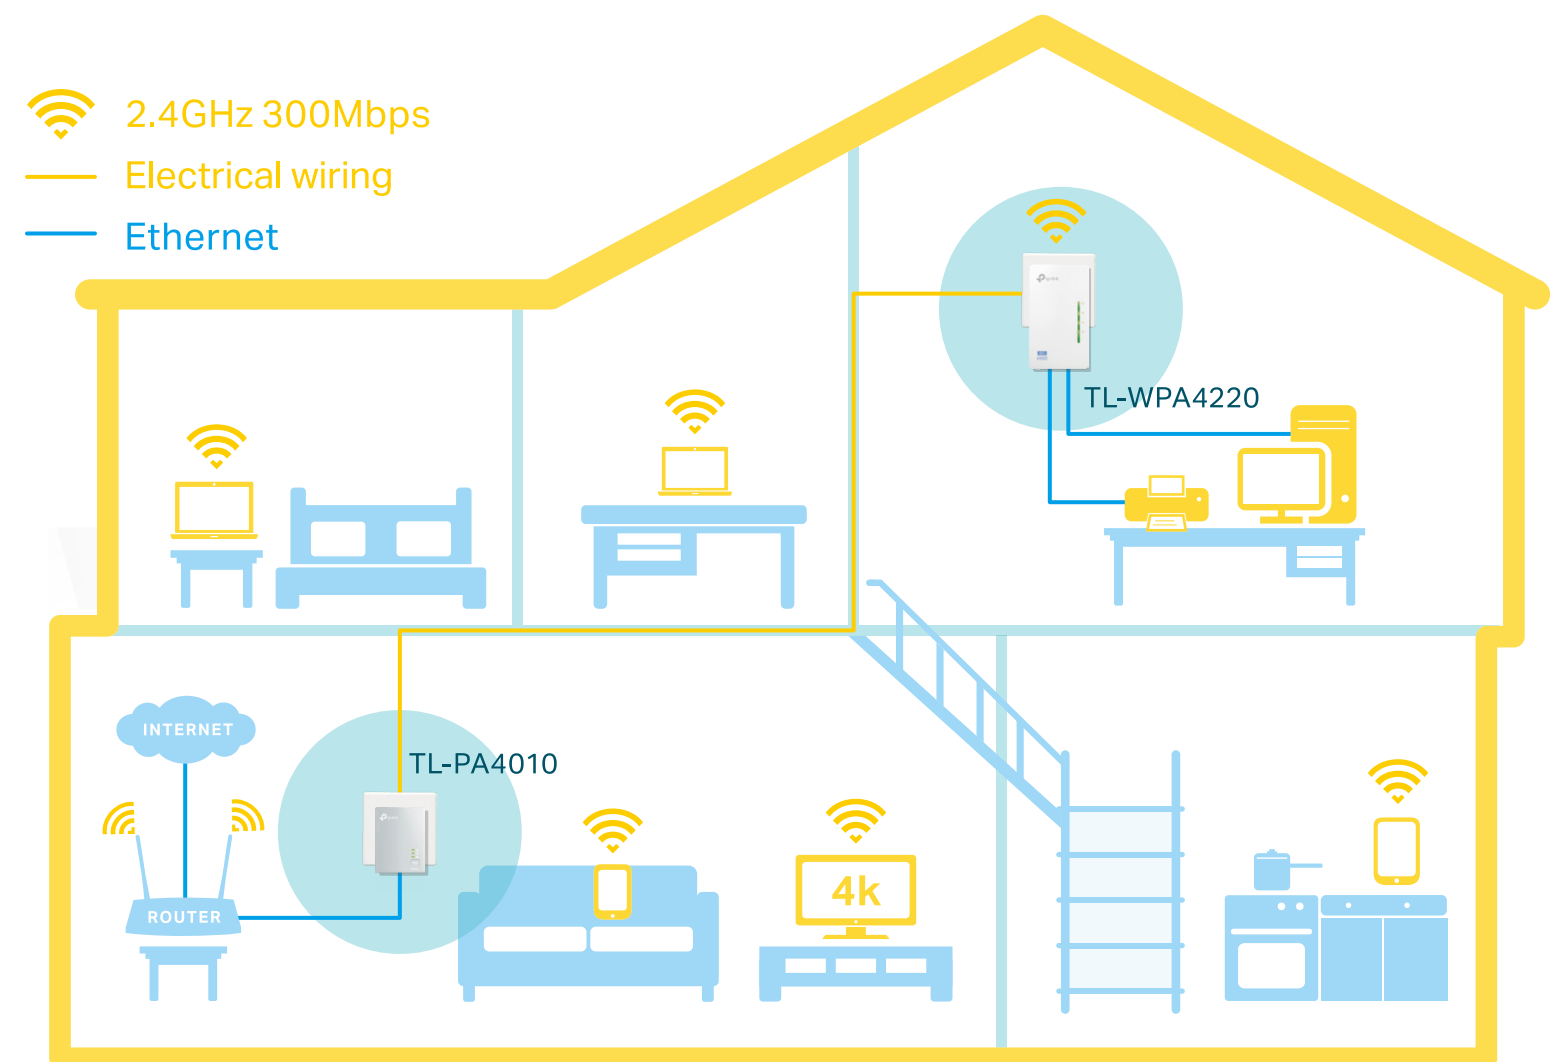

Highlights

600Mbps over Powerline

HomePlug AV standard providing up to 600Mbps high speed data transmission over a home's existing electrical wiring, ideal for lag-free HD or 3D video streaming and online gaming.

300Mbps Wi-Fi

Extend 300Mbps wireless connections to previously hard-to-reach areas of your home and office

Features

Speed

- Wireless N Standard – Wi-Fi speed of up to 300Mbps
- HomePlug AV – Provides up to 600Mbps high-speed data transmission over a home's existing electrical wiring
- Multiple Ethernet Ports – Create faster connections with PCs, consoles, STB and more
- Speed Optimization – Supports IGMP managed multicast IP transmission, optimizing IPTV streaming

Range

- 300 meters Range – Up to 300 meters/1000 feet range over the existing household power circuit

Ease of Use

- Wi-Fi Clone – Allows powerline extenders to copy the network name (SSID) and password from your router with one simple touch
- Wi-Fi Move – Automatically adopts Wi-Fi settings from your existing powerline network
- TP-Link tpPLC – Allows you to easily manage your network using the intuitive tpPLC App or the tpPLC Utility
- Plug, Pair and Play – Set up your powerline network in minutes

Specifications

Hardware

- Transmission Speeds:
 - Powerline: up to 600 Mbps
 - Ethernet: 10/100 Mbps
- Standards and Protocols:
 - HomePlug AV, IEEE 1901, IEEE 802.3, IEEE 802.3u, IEEE 802.11b/g/n
- Interface:
 - TL-WPA4220: 2 Ethernet Ports
 - TL-PA4010: 1 Ethernet Port
- Plug Type: UK
- Button: Pair, Reset, Wi-Fi Clone
- LED Indicator: Power, Powerline, Ethernet, Wi-Fi
- Dimensions (W x D x H):
 - TL-WPA4220: 2.1 × 1.6 × 3.7 in. (54 × 40 × 94 mm)
 - TL-PA4010: 2.0 × 1.1 × 2.6 in. (52 × 28.5 × 65 mm)
- IGMP: IGMP v1/v2/v3
- Power Consumption:
 - TL-WPA4220: Maximum: 5.6W, Typical: 5.2W
 - TL-PA4010: Maximum: 2.6W, Typical: 2.3W
- Range: Up to 300 meters/1000 feet over existing electrical wiring
- Compatibility:
 - Compatible with all HomePlug AV & AV2 standard powerline adapters