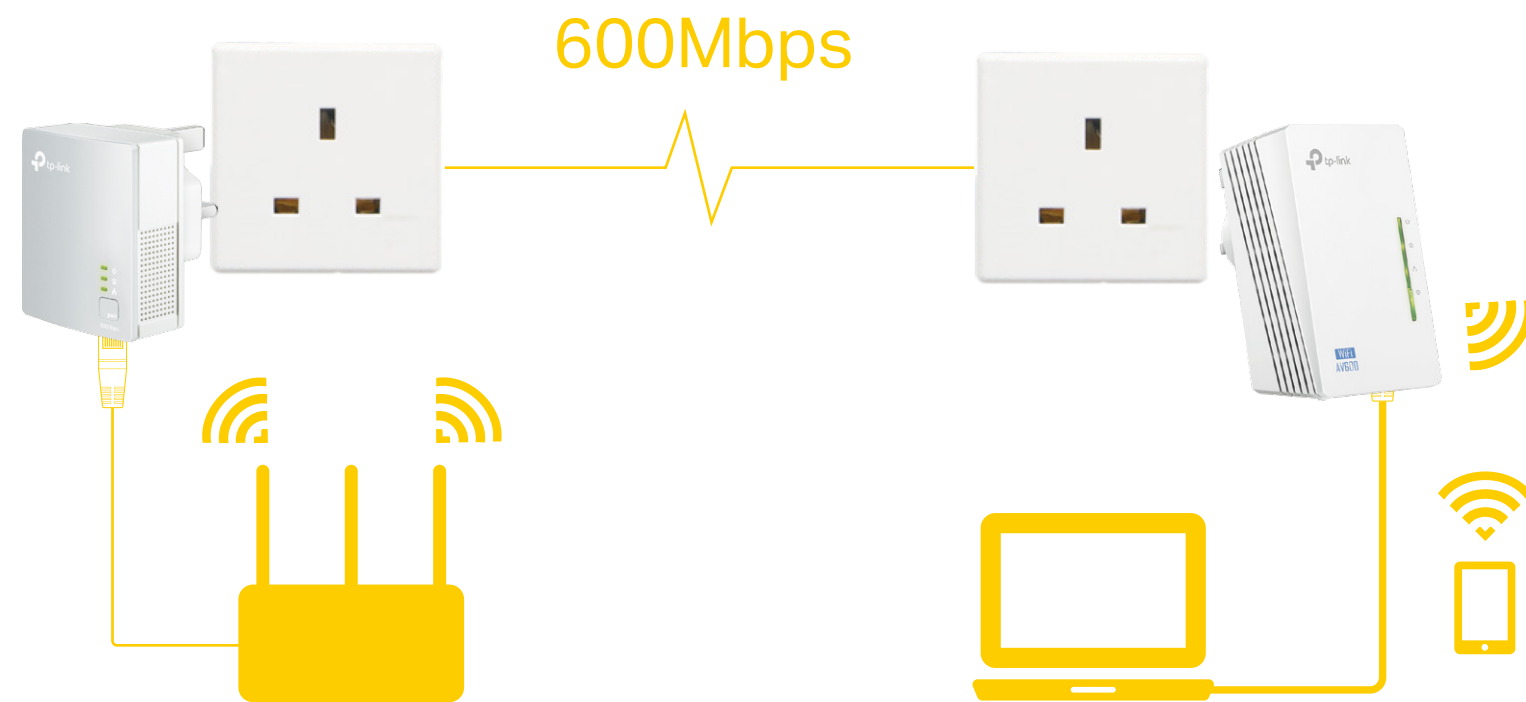

Copy your wireless network name (SSID) and password from your router instantly by pressing the Wi-Fi Clone button.

Settings in Sync with Wi-Fi Move

Any changes made to network settings will be automatically applied across the entire network.

Highlights

600Mbps over Powerline

HomePlug AV standard providing up to 600Mbps high speed data transmission over a home's existing electrical wiring, ideal for lag-free HD or 3D video streaming and online gaming.

300Mbps Wi-Fi

Extend 300Mbps wireless connections to previously hard-to-reach areas of your home and office

Features

Speed

- Wireless N Standard – Wi-Fi speed of up to 300Mbps
- HomePlug AV – Provides up to 600Mbps high-speed data transmission over a home's existing electrical wiring
- Multiple Ethernet Ports – Create faster connections with PCs, consoles, STB and more
- Speed Optimization – Supports IGMP managed multicast IP transmission, optimizing IPTV streaming

Range

- 300 meters Range – Up to 300 meters/1000 feet range over the existing household power circuit

Ease of Use

- Wi-Fi Clone – Allows powerline extenders to copy the network name (SSID) and password from your router with one simple touch
- Wi-Fi Move – Automatically adopts Wi-Fi settings from your existing powerline network
- TP-Link tpPLC – Allows you to easily manage your network using the intuitive tpPLC App or the tpPLC Utility
- Plug, Pair and Play – Set up your powerline network in minutes